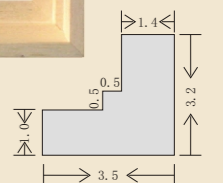

ECS16141
 Aluminium Easel
 Height: 138CM
 Holds canvas up to 83CM
 Material: Aluminium
 Color: Black or Silver
 25PCS/CTN
 Meas: 52*42*64CM

ECS16142
 Aluminium Easel
 Height: 185CM
 Holds canvas up to 125CM
 Material: Aluminium
 Color: Black
 6PCS/CTN
 Meas: 29*23*135CM

ECS17101
 Frames
 Size: 3.5*3.2CM
 Many foils for choice

ECS17102
 Frame
 Beech Wood
 Size: 5.0*3.5CM

ECS17103
 Frame
 Material: Paulownia Wood
 Color: Matte Black
 Size: 3.5*3.2CM

ECS17104
 Frame
 Material: Pine Wood
 Color: Natural
 Size: 3.5*3.2CM