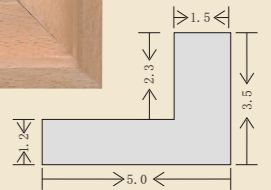

ECS16141
 Aluminium Easel
 Height: 138CM
 Holds canvas up to 83CM
 Material: Aluminium
 Color: Black or Silver
 25PCS/CTN
 Meas: 52*42*64CM

ECS16142
 Aluminium Easel
 Height: 185CM
 Holds canvas up to 125CM
 Material: Aluminium
 Color: Black
 6PCS/CTN
 Meas: 29*23*135CM

ECS17101
 Frames
 Size: 3.5*3.2CM
 Many foils for choice

ECS17102
 Frame
 Beech Wood
 Size: 5.0*3.5CM

ECS17103
 Frame
 Material: Paulownia Wood
 Color: Matte Black
 Size: 3.5*3.2CM

ECS17104
 Frame
 Material: Pine Wood
 Color: Natural
 Size: 3.5*3.2CM