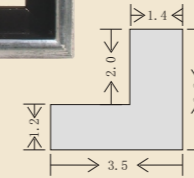

ECS16141
 Aluminium Easel
 Height: 138CM
 Holds canvas up to 83CM
 Material: Aluminium
 Color: Black or Silver
 25PCS/CTN
 Meas: 52*42*64CM

ECS16142
 Aluminium Easel
 Height: 185CM
 Holds canvas up to 125CM
 Material: Aluminium
 Color: Black
 6PCS/CTN
 Meas: 29*23*135CM

ECS17101
 Frames
 Size: 3.5*3.2CM
 Many foils for choice

ECS17102
 Frame
 Beech Wood
 Size: 5.0*3.5CM

ECS17103
 Frame
 Material: Paulownia Wood
 Color: Matte Black
 Size: 3.5*3.2CM

ECS17104
 Frame
 Material: Pine Wood
 Color: Natural
 Size: 3.5*3.2CM