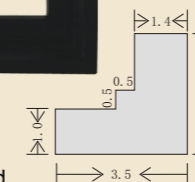

ECS16141
 Aluminium Easel
 Height: 138CM
 Holds canvas up to 83CM
 Material: Aluminium
 Color: Black or Silver
 25PCS/CTN
 Meas: 52*42*64CM

ECS16142
 Aluminium Easel
 Height: 185CM
 Holds canvas up to 125CM
 Material: Aluminium
 Color: Black
 6PCS/CTN
 Meas: 29*23*135CM

ECS17101
 Frames
 Size: 3.5*3.2CM
 Many foils for choice

ECS17102
 Frame
 Beech Wood
 Size: 5.0*3.5CM

ECS17103
 Frame
 Material: Paulownia Wood
 Color: Matte Black
 Size: 3.5*3.2CM

ECS17104
 Frame
 Material: Pine Wood
 Color: Natural
 Size: 3.5*3.2CM