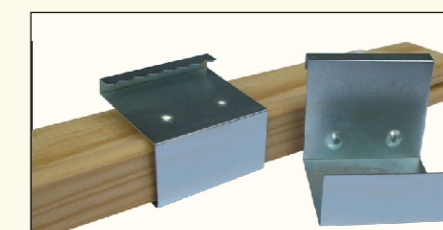

ECS13107
Canvas Pins
Material: PP Plastic and Stainless Steel Needle
Dia.: 1/2"
8PCS/CARD
Purpose: To Separate 2 Stretched Canvases

ECS13108
Canvas Holder
Convenient To Carry Canvases
Lock Two Canvas Face To Face After Painted
And Tighten The Screws
Material: Iron Chplated Colorful Zine
2PCS/SET
Product Size: 13.6*6*3.5CM
Packing Size: 44*23*27CM

ECS13109
Canvas Pliers
Material: Metal

ECS13110
Canvas Pliers
Material: Metal

ECS13112
Canvas Pliers
Handle Color: Red
Material: Metal

ECS13113 1.8cm thickness
ECS13114 3.8cm thickness
Canvas Hanger
Eliminates The Need To Wire Framed Or Unframed
Canvases.
Slips Under Wood Strip
Allows Hanging From Any Hanger