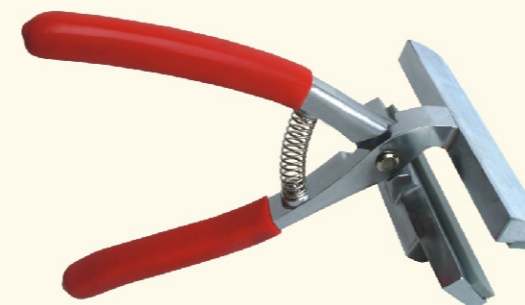

ECS13107
Canvas Pins
Material: PP Plastic and Stainless Steel Needle
Dia.: 1/2"
8PCS/CARD
Purpose: To Separate 2 Stretched Canvases

ECS13108
Canvas Holder
Convenient To Carry Canvases
Lock Two Canvas Face To Face After Painted
And Tighten The Screws
Material: Iron Chplated Colorful Zine
2PCS/SET
Product Size: 13.6*6*3.5CM
Packing Size: 44*23*27CM

ECS13109
Canvas Pliers
Material: Metal

ECS13110
Canvas Pliers
Material: Metal

ECS13112
Canvas Pliers
Handle Color: Red
Material: Metal

ECS13113 1.8cm thickness
ECS13114 3.8cm thickness
Canvas Hanger
Eliminates The Need To Wire Framed Or Unframed
Canvases.
Slips Under Wood Strip
Allows Hanging From Any Hanger