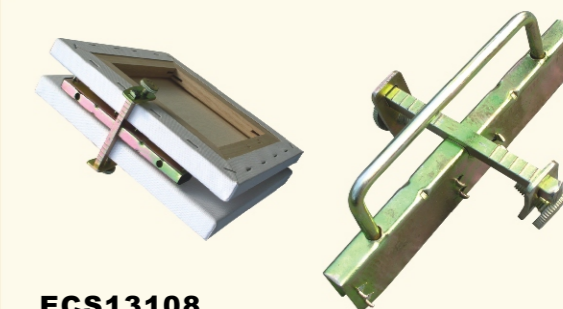

Stretcher Bar

ECS13132 Paulownia Wood **ECS13133** Pine Wood **ECS13134** Fir Wood

	Size: 1.6*3.5CM
	Size: 1.7*2.5CM
	Size: 1.7*3.0CM
	Size: 1.7*3.8CM
	Size: 3.7*3.8CM
	Size: 7.6*3.8CM

ECS13139
Wedges
Ply Wood, 8PCS/SET

ECS13135
Wedges
MDF, 8PCS/SET

ECS13136
Wedges
Pine Wood, 8PCS/SET

ECS13137
Wedges
Paulownia Wood, 8PCS/SET

ECS13138
Wedges
Plastic, 8PCS/SET

ECS13111
Canvas Carrier
Size: 25*17.5*75CM
Holds canvas up to 63CM
Wood: Beech or Elm
Finishing: Oiled or Varnished

ECS13107
Canvas Pins
Material: PP Plastic and Stainless Steel Needle
Dia.: 1/2"
8PCS/CARD
Purpose: To Separate 2 Stretched Canvases

ECS13108
Canvas Holder
Convenient To Carry Canvases
Lock Two Canvas Face To Face After Painted
And Tighten The Screws
Material: Iron Chplated Colorful Zine
2PCS/SET
Product Size: 13.6*6*3.5CM
Packing Size: 44*23*27CM

ECS13109
Canvas Pliers
Material: Metal

ECS13110
Canvas Pliers
Material: Metal

ECS13112
Canvas Pliers
Handle Color: Red
Material: Metal

ECS13113 1.8cm thickness
ECS13114 3.8cm thickness
Canvas Hanger
Eliminates The Need To Wire Framed Or Unframed
Canvases.
Slips Under Wood Strip
Allows Hanging From Any Hanger