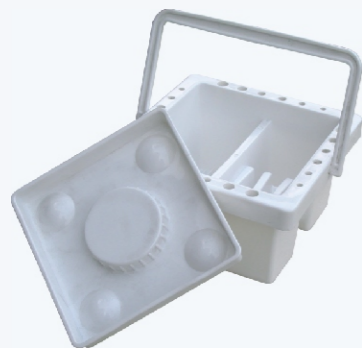

Plastic Brush Washer

ECS25121
Brush Washer, Round, With Lid
Size: 5.5*6.5CM
Color: Red Or Blue Cover

ECS24103
Plastic Pot
Color: Red, Blue, Green

ECS24104
Plastic Pot

ECS24101
Plastic Pot

ECS20152
Plastic Palette
6PCS/SET

ECS20153
Plastic Palette
12PCS/SET

ECS25107
Brush Washer Without Lid

ECS25108
Brush Washer With Lid

ECS20133
Plastic Palette
5PCS/SET

ECS25106
Brush Washer
Size: 18.5*18*9CM

ECS25122
Brush Washer
Size: 18.5*18*9CM

ECS25120
Foldaway Brush Washer
Material: Plastic

Dia.: 10CM
Height: 9.5CM

Dia.: 15CM
Height: 11CM

Metal Brush Washer

ECS25102
Brush Washer
Material: Stainless Steel
Dia.: 16CM
Height: 14CM

ECS25103
Brush Washer
Dia.: 8CM
Height: 10CM

ECS25109
Brush Washer Holder
Material: Stainless Steel
Bottom Circle
Dia.: 9CM
Height: 20CM

ECS25104
Spatter, Quadrate
Size: 9.5*12CM

ECS25105
Spatter, Round
Dia.: 12CM

ECS12104
Dipper, Double
Material: Plastic
Dia.: 5CM * 2