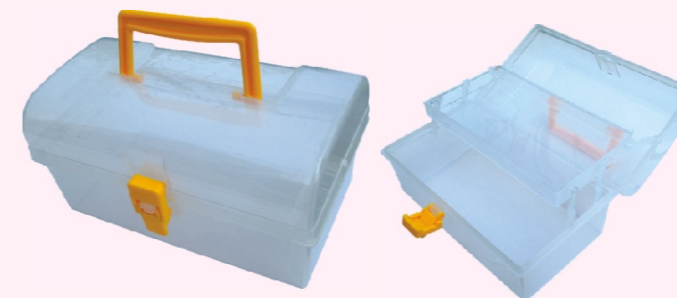

ECS24109
Art Box
Size: 22*12.7*11CM
2 Layers