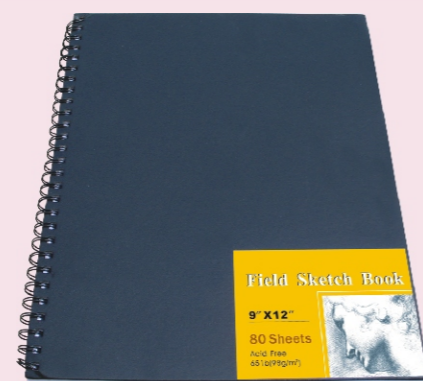

Watercolor Pad 300 G/M<sup>2</sup>

- ECS21131** A3, 12 Sheets
- ECS21132** A4, 12 Sheets
- ECS21133** A5, 12 Sheets
- ECS21134** Watercolor Paper, 300 G/M<sup>2</sup>, 54\*39CM
- ECS21135** Watercolor Paper, 300 G/M<sup>2</sup>, 78\*54CM
- ECS21136** Watercolor Paper, 300 G/M<sup>2</sup>, 108\*78CM

**ECS21138**  
 Hardback Sketch Pad, 98G/M<sup>2</sup>, 80 Sheets  
 Description: Acid Free Paper, Hardback Cover  
 Glue Bound  
 Size: 9"12", 11"14", A3, A4, A5

**ECS21137**  
 Field Sketch Book, 98G/M<sup>2</sup>, 80 Sheets  
 Description: Acid Free Paper, Hardback Cover  
 Double Spiral Bound  
 Size: 9"12", 11"14", A3, A4, A5,